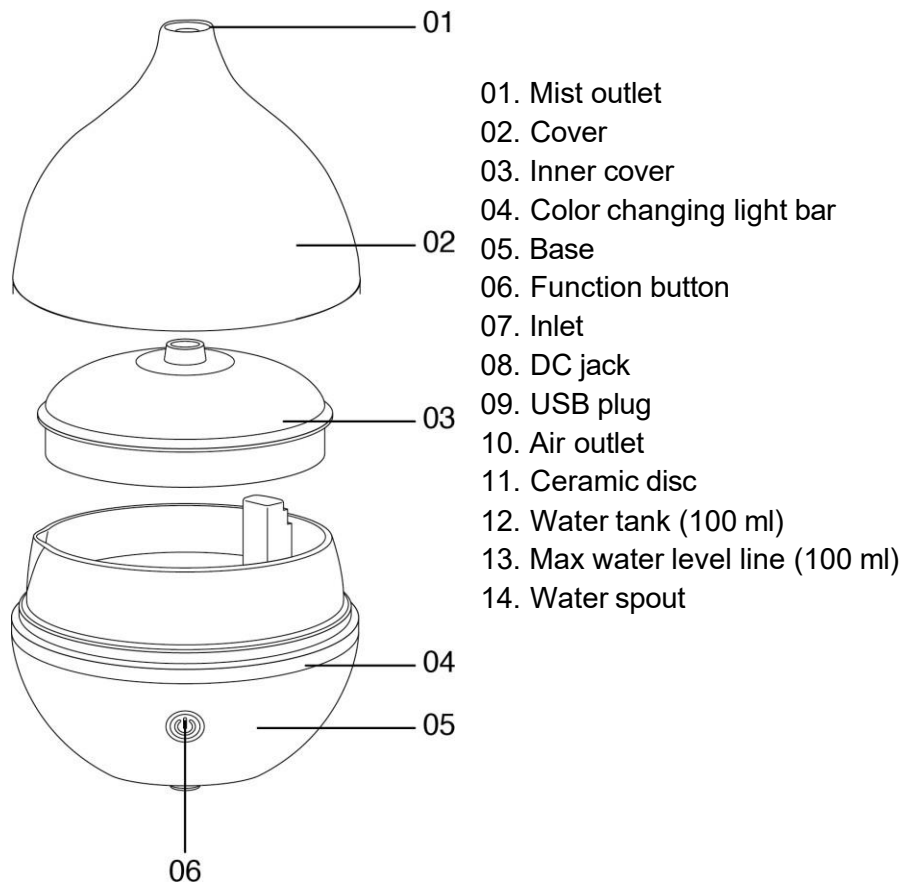

Ultrasonic technology does not heat the essential oil and preserves all its positive therapeutic effects.

- 01. Mist outlet
- 02. Cover
- 03. Inner cover
- 04. Color changing light bar
- 05. Base
- 06. Function button
- 07. Inlet
- 08. DC jack
- 09. USB plug
- 10. Air outlet
- 11. Ceramic disc
- 12. Water tank (100 ml)
- 13. Max water level line (100 ml)
- 14. Water spout

Use

Read before use:

1. Place the diffuser on a flat, stable surface, away from the edge.
2. Remove the outer cover and then remove the inner cover
3. Fill the reservoir with mineral water (bottled water or tap water); do not exceed the maximum water level - 100 ml (indicated by the word MAX in red letters).
4. Then add a few drops of water soluble fragrance and essential oil (4-6 drops) to the water tank.
5. Replace the inner cover & the outer cover on the diffuser.
6. Plug the USB cable into the DC Jack at the back of the diffuser & Plug the adaptor into the power supply.