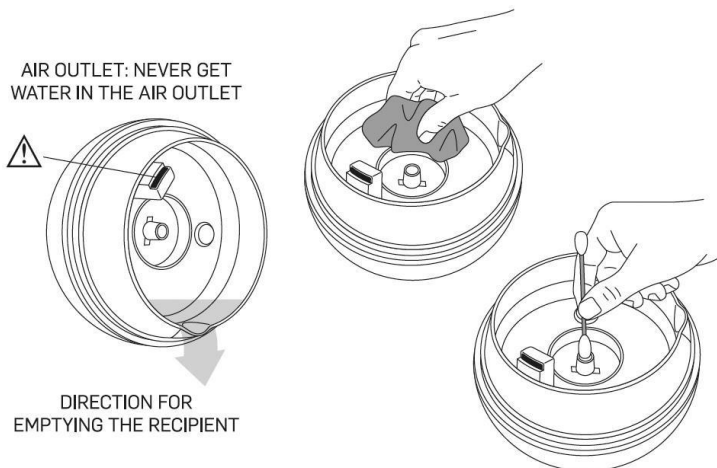

Descaling

Unplug the diffuser from the power source completely. Empty any water inside the recipient. Fill up the reservoir with vinegar/descaling solution. Do not dilute the vinegar/descaling solution with water.

If you use vinegar, let it rest in the reservoir for at least 30 minutes. To obtain the best results, leave it overnight.

If you use a descaling solution, respect the period indicated in the instructions supplied with this solution.

Safety instructions

- This appliance may be used by children over 8 years of age and by persons with reduced physical, sensory or mental abilities or with insufficient experience or knowledge, provided they are supervised or have been given instructions on the safe use of the appliance.