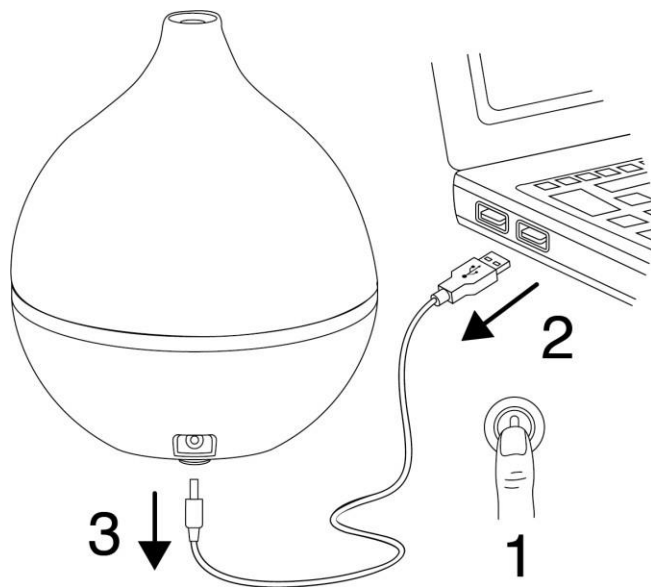

Descaling

Unplug the diffuser from the power source completely. Empty any water inside the recipient. Fill up the reservoir with vinegar/descaling solution. Do not dilute the vinegar/descaling solution with water.

If you use vinegar, let it rest in the reservoir for at least 30 minutes. To obtain the best results, leave it overnight.

If you use a descaling solution, respect the period indicated in the instructions supplied with this solution.

Safety instructions

- This appliance may be used by children over 8 years of age and by persons with reduced physical, sensory or mental abilities or with insufficient experience or knowledge, provided they are supervised or have been given instructions on the safe use of the appliance.